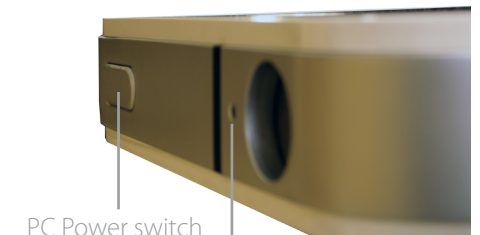

Wireless

- 802.11b/g/n (Atheros)
- Bluetooth 2.1 EDR

Lift functionality

- 4x pedestal bearings
- 2x axle (Ø 2cm)
- 2x self-wellded round arch (Ø 4cm) bracket

System and OS

- Zotac Ionitx A-E @ 2.01Ghz
- 4 GB DDR2 800 RAM
- Mac OSX 10.6.7 (Hackint0sh) and Win 7 Pro - Dual boot with Chameleon

PC Power switch

Reset switch

connectors and input / output

External:

- 1x Line-In port (bottom)
- 1x USB 2.0 (bottom)
- CD / DVD-RW Slot-In (SuperDrive)
- Two additional HDMI - ports in the basement to connect PS3 and compatible devices
- Antenna cable for DVB-T reception